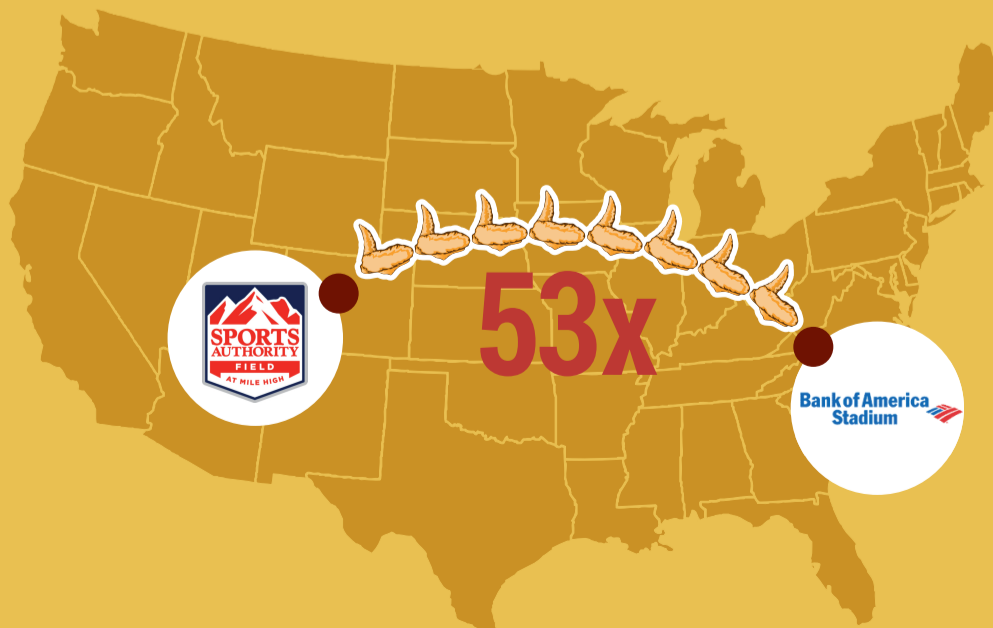

WING-ONOMICS

1 day. 2 teams.

1.3 BILLION

 chicken wings.

Chicken wings are a Super Bowl staple, but what does 1.3 billion chicken wings measure up to?

on every seat

which is **6,325x** more than the combined weights of the Panthers and Broncos entire 53-man rosters.

End to end, they would stretch from Bank of America Stadium in Charlotte, North Carolina to Sports Authority Field at Mile High in Denver almost 53 times.